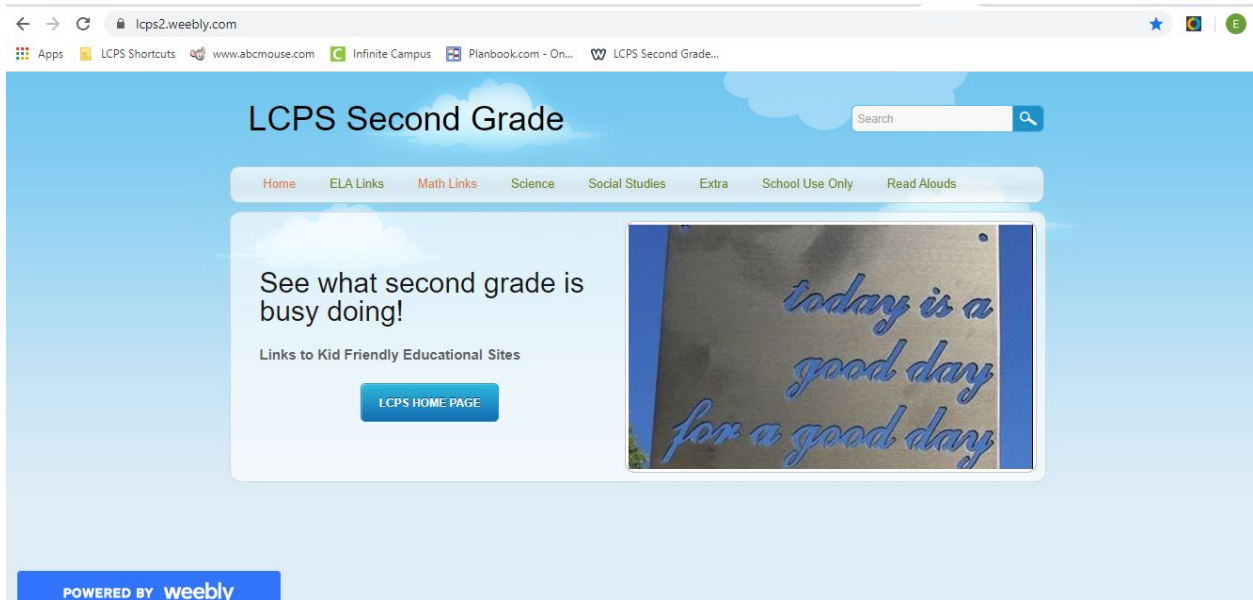

Keenville Student Directions

1. Go to Second Grade Weebly <https://lcps2.weebly.com/>

2. Click on "Campus Student."

3. Enter Student's Username and Password. This will be the number on the login card taped inside your child's binder.