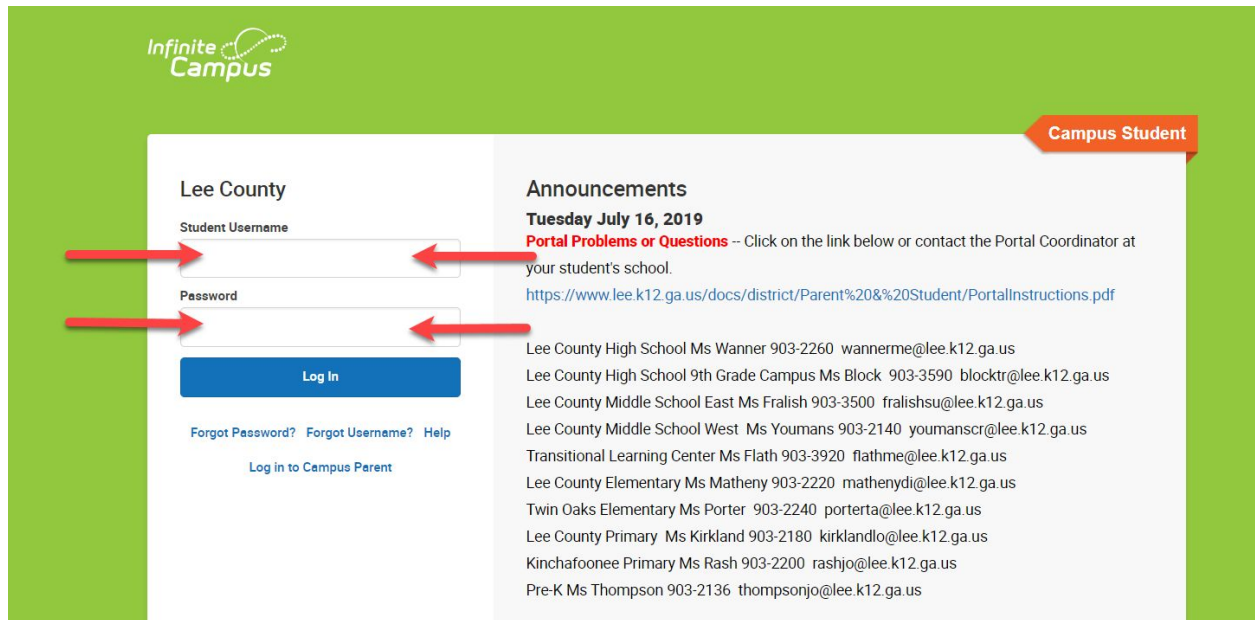

Keenville Student Directions

1. Go to Second Grade Weebly <https://lcps2.weebly.com/>

2. Click on "Campus Student."

3. Enter Student's Username and Password. This will be the number on the login card taped inside your child's binder.

4. Click on "More."

LOOK ON BACK

5. Click on "SLDS Portal."

6. Click on "Keenville."