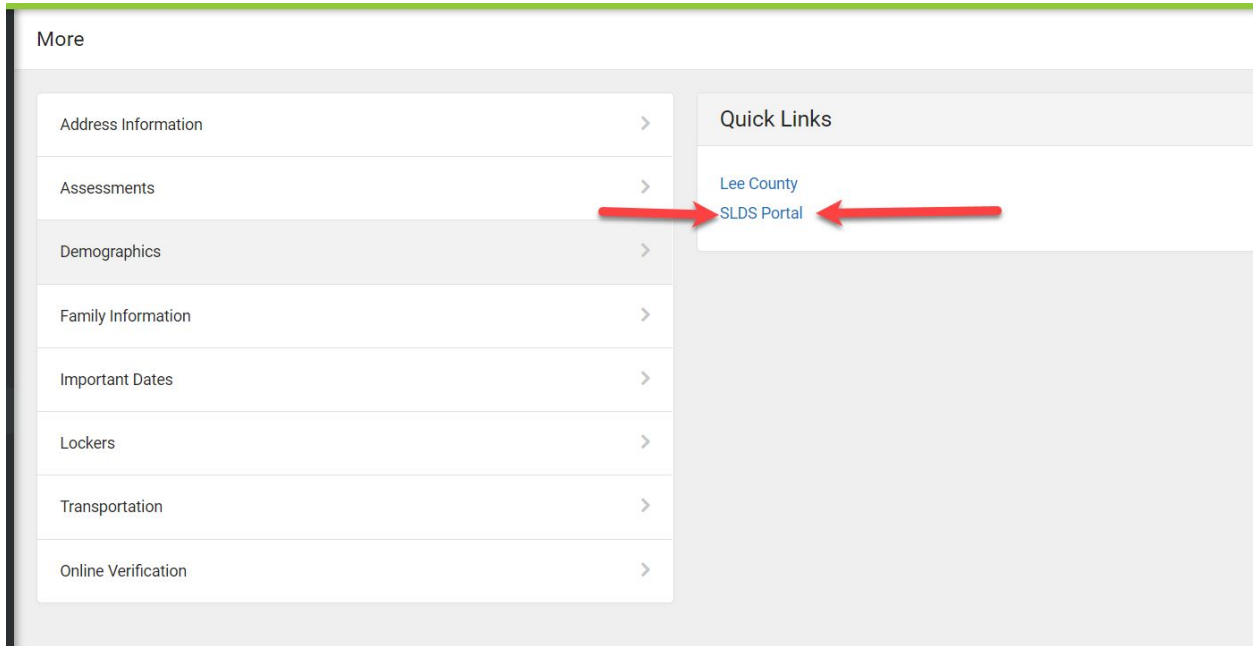

5. Click on "SLDS Portal."